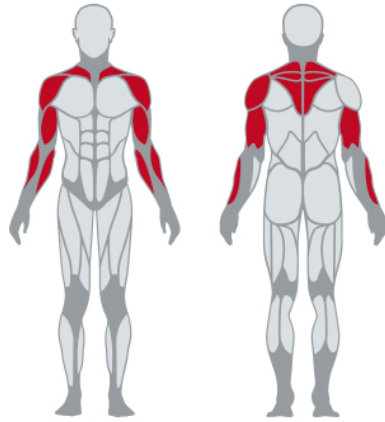

CURL RACK / 1SC209

Features

- barbell support in 2 positions
- additional disk holders

MUSCLES

TECHNICAL SPECIFICATIONS

Width	75 cm
Length	55 cm
Height	105 cm
Weight	40 Kg

PANATTA srl**8/12/2022**

Via Madonna della Fonte 3/c - 62021 Apiro (MC) Italy