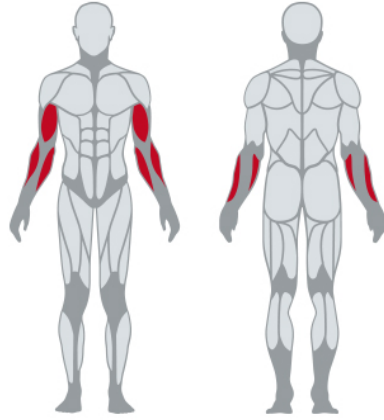

MUSCLES

TECHNICAL SPECIFICATIONS

Width	75 cm
Length	90 cm
Height	95 cm
Weight	45 Kg

PANATTA srl

8/12/2022

Via Madonna della Fonte 3/c - 62021 Apiro (MC) Italy

T. +39 0733 611824 - F. +39 0733 611777

www.panattasport.com - info@panattasport.com

Panatta® reserves the right to modify its products and documentation at any time without prior notice. All Panatta® brand and patents are owned by Panatta s.r.l. in Italy and abroad. Panatta © Copyright.

Panatta® si riserva il diritto di modificare i prodotti e la documentazione senza obbligo di preavviso. I marchi ed i brevetti Panatta® sono di proprietà della Panatta s.r.l. in Italia e all'estero. © Copyright Panatta.

The accessories (dumbbells, discs and barbells) are always placed as decorum therefore not included in the machine.