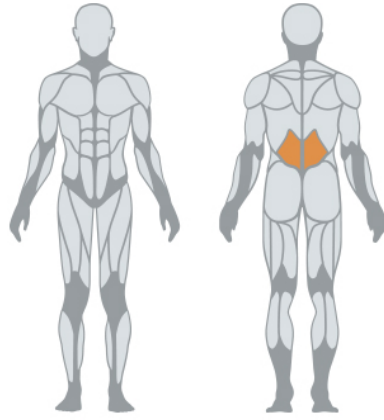

MUSCLES

TECHNICAL SPECIFICATIONS

Width	80 cm
Length	165 cm
Height	120 cm
Weight	60 Kg

PANATTA srl

28/10/2022

Via Madonna della Fonte 3/c - 62021 Apiro (MC) Italy

T. +39 0733 611824 - F. +39 0733 611777

www.panattasport.com - info@panattasport.com

Panatta® reserves the right to modify its products and documentation at any time without prior notice. All Panatta® brand and patents are owned by Panatta s.r.l. in Italy and abroad. Panatta © Copyright.

Panatta® si riserva il diritto di modificare i prodotti e la documentazione senza obbligo di preavviso. I marchi ed i brevetti Panatta® sono di proprietà della Panatta s.r.l. in Italia e all'estero. © Copyright Panatta.

The accessories (dumbbells, discs and barbells) are always placed as decorum therefore not included in the machine.