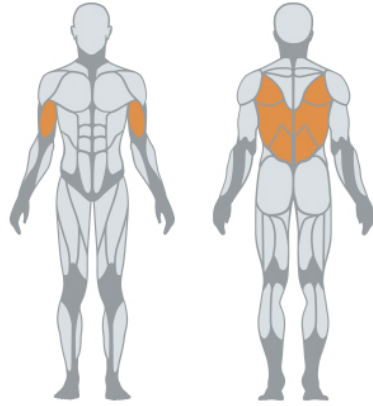

# PULLEY ROW / 1FE003

## Features

- machine that reproduces the rower's movement
- multi-exercise bar included
- magnetic pin to select the load
- illustrative chart

# MUSCLES

## TECHNICAL SPECIFICATIONS

Width	100 cm
Length	175 cm
Height	225 cm
Weight	215 Kg
Standard Load	100 Kg
Optional Load	120 Kg

**PANATTA srl**

**28/10/2022**

Via Madonna della Fonte 3/c - 62021 Apiro (MC) Italy