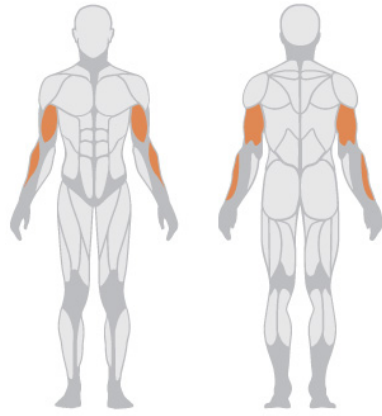

# ADJUSTABLE STANDING CURL BENCH / 1HP213

## TECHNICAL SPECIFICATIONS

Width	110 cm
Length	135 cm
Height	120 cm
Weight	130 Kg
Max. Weight	220 Kg

---

**PANATTA srl****1/11/2022**

Via Madonna della Fonte 3/c - 62021 Apiro (MC) Italy

T. +39 0733 611824 - F. +39 0733 611777