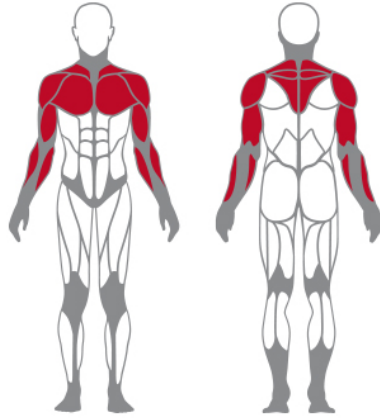

# POWER SMITH MACHINE DUAL SYSTEM UPPER /

1HP122

## Technical Info

- dual workout position: inclined bench press, shoulder press
- gas assisted inclination adjustment
- track with horizontal adjustment
- docks for elastics

## TECHNICAL SPECIFICATIONS

Width	170 cm
Length	190 cm
Height	205 cm
Weight	295 Kg
Max. Weight	200 Kg (each side)

---

**PANATTA srl****1/11/2022**

Via Madonna della Fonte 3/c - 62021 Apiro (MC) Italy

T. +39 0733 611824 - F. +39 0733 611777