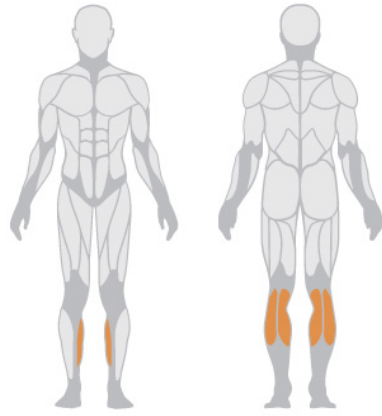

Worldwide Fitness Company

SEATED CALF / 1HP588

Features

- illustrative chart with qr code linked to technical video

Technical Info

- padded knee support with gas assisted height adjustment
- large central support handle
- optional: tibial kit

MUSCLES

TECHNICAL SPECIFICATIONS

Width	140 cm
Length	115 cm
Height	100 cm
Weight	75 Kg
Max. Weight	135 Kg

PANATTA srl

2/11/2022

Via Madonna della Fonte 3/c - 62021 Apiro (MC) Italy

T. +39 0733 611824 - F. +39 0733 611777